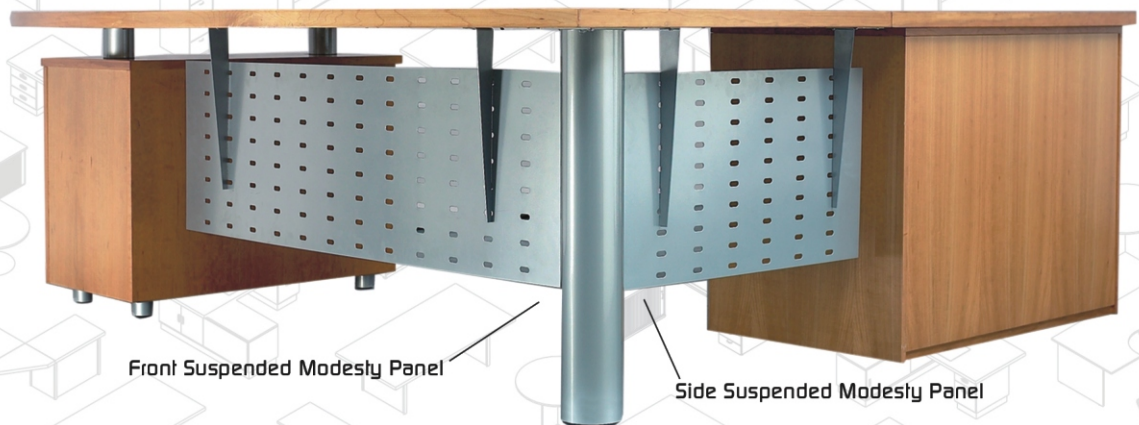

LUNAR

An elegant desking range for today's executive featuring a fusion of Cherry Veneer and Metal

Double Pedestal Desk
2000 x 1000

Optional Desk Pad

Single Pedestal Desk linked to
Roller Door Credenza
2000 x 2000

Single Pedestal Desk linked to
Sliding Door Credenza
2000 x 2000

Front Suspended Modesty Panel

Side Suspended Modesty Panel

NEW GENERATION