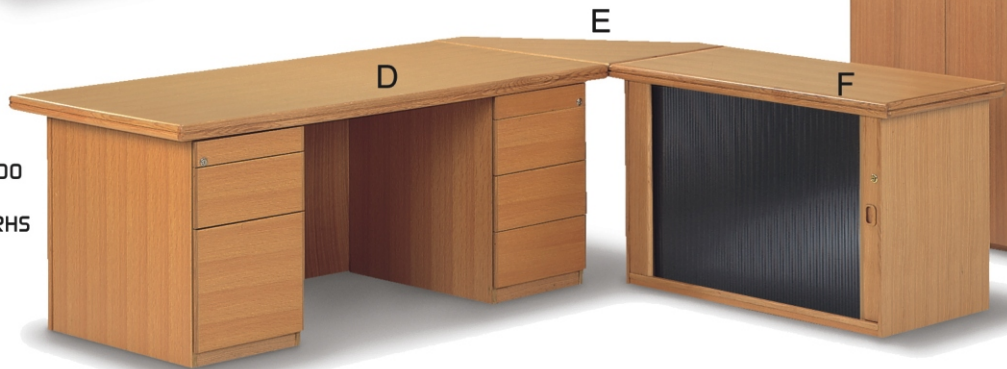

FORUM OAK

An elegant top-executive desking range in real oak veneers and solids featuring heavy edge profiles

- A - Single Pedestal Desk 1800 x 1000 (full inlay) 3 x Std Drawers
- B - 90 degree link top 1000 x 600 LHS
- C - Sliding Door Credenza 1000 x 600 (full inlay)
- D - Wall Unit Base Fridge Unit
- E - Wall Unit Top Glass Door

- F - Desk Shell 1800 x 900
- G - 90 degree link top 900 x 600 RHS
- H - Sliding Door Credenza 1000 x 600
- I - Systems Cupboard 1500 x 900
- J - Mobile Pedestal 3 x Std Drawers

A - Boardroom Table 2400 x 1200
 B - Wall Unit Base Fridge Unit
 C - Wall Unit Top Cocktail

D - Double Pedestal Desk 1800 x 1000
 1 x Fil. Drawer + 4 x Std Drawers
 E - 90 degree Link Top 1000 x 600 RHS
 F - Roller Door Credenza 1000 x 600
 G - Wall Unit Base 2 Door
 H - Wall Unit Top Glass Door

4 Drawer Filing Cabinet

I - 1500 Octagonal Conference Table
 J - Wall Unit Base Fridge unit
 K - Wall Unit Top Cocktail