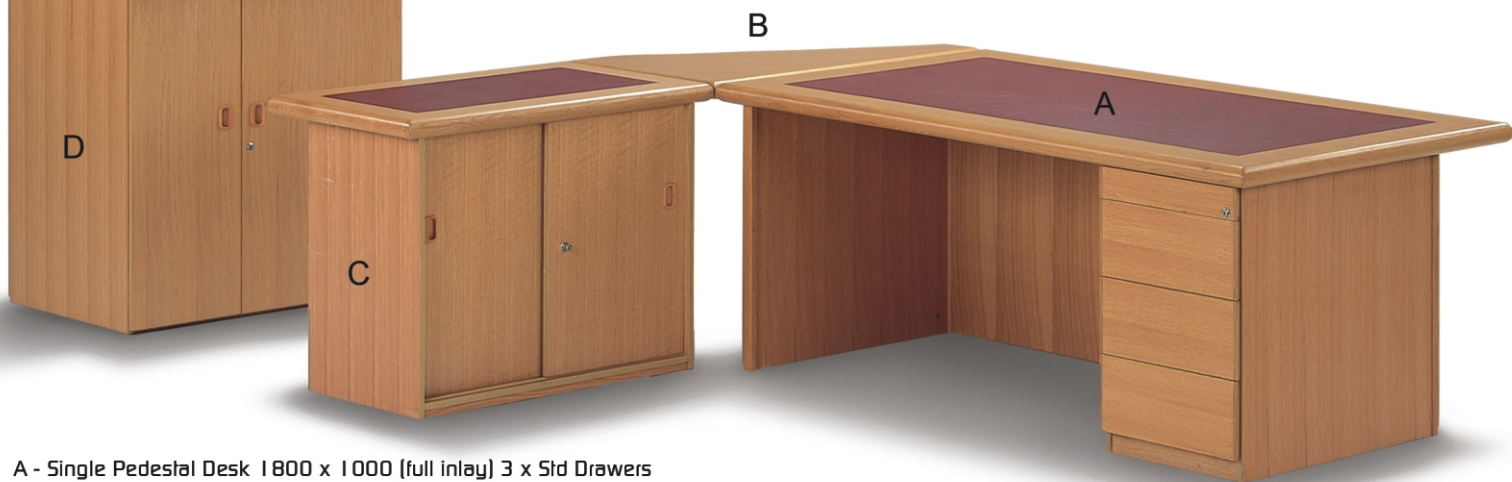

FORUM OAK

An elegant top-executive desking range in real oak veneers and solids featuring heavy edge profiles

- A - Single Pedestal Desk 1800 x 1000 (full inlay) 3 x Std Drawers
- B - 90 degree link top 1000 x 600 LHS
- C - Sliding Door Credenza 1000 x 600 (full inlay)
- D - Wall Unit Base Fridge Unit
- E - Wall Unit Top Glass Door

- F - Desk Shell 1800 x 900
- G - 90 degree link top 900 x 600 RHS
- H - Sliding Door Credenza 1000 x 600
- I - Systems Cupboard 1500 x 900
- J - Mobile Pedestal 3 x Std Drawers

A - Boardroom Table 2400 x 1200
 B - Wall Unit Base Fridge Unit
 C - Wall Unit Top Cocktail

D - Double Pedestal Desk 1800 x 1000
 1 x Fil. Drawer + 4 x Std Drawers
 E - 90 degree Link Top 1000 x 600 RHS
 F - Roller Door Credenza 1000 x 600
 G - Wall Unit Base 2 Door
 H - Wall Unit Top Glass Door

4 Drawer Filing Cabinet

I - 1500 Octagonal Conference Table
 J - Wall Unit Base Fridge unit
 K - Wall Unit Top Cocktail