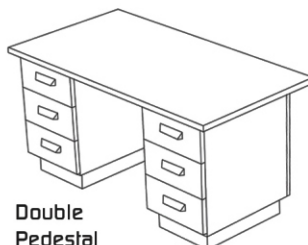

- A - Desk 1500 x 800 3 Drawer,
- B - Link 800 x 500,
- C - Credenza Sliding Door 1000 x 500
- D - Systems Cupboard 1500 x 900

- E - Desk 1800 x 800 1x File Drawer + 1x Std Drawer
- F - Link 800 x 800
- G - Desk Shell 1200 x 800
- H - Pull-out Keyboard Tray (optional)

Stationary Cupboard
1800 x 900 4 Shelf

Hinged Glass Door Bookcase 1200h 3 Tier

Hinged Glass Door Bookcase 1600h 4 Tier

Bookcases
1200 3 Tier 2000 5 Tier

Double Pedestal

Desk Shell

Single Pedestal