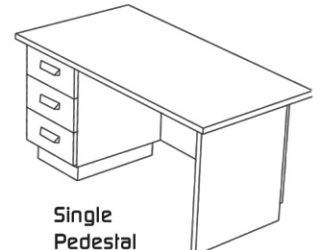

- A - Desk 1500 x 800 3 Drawer,
- B - Link 800 x 500,
- C - Credenza Sliding Door 1000 x 500
- D - Systems Cupboard 1500 x 900

- E - Desk 1800 x 800 1x File Drawer + 1x Std Drawer
- F - Link 800 x 800
- G - Desk Shell 1200 x 800
- H - Pull-out Keyboard Tray (optional)

Stationary Cupboard
1800 x 900 4 Shelf

Hinged Glass Door Bookcase 1200h 3 Tier

Hinged Glass Door Bookcase 1600h 4 Tier

Bookcases
1200 3 Tier 2000 5 Tier

Double Pedestal

Desk Shell

Single Pedestal