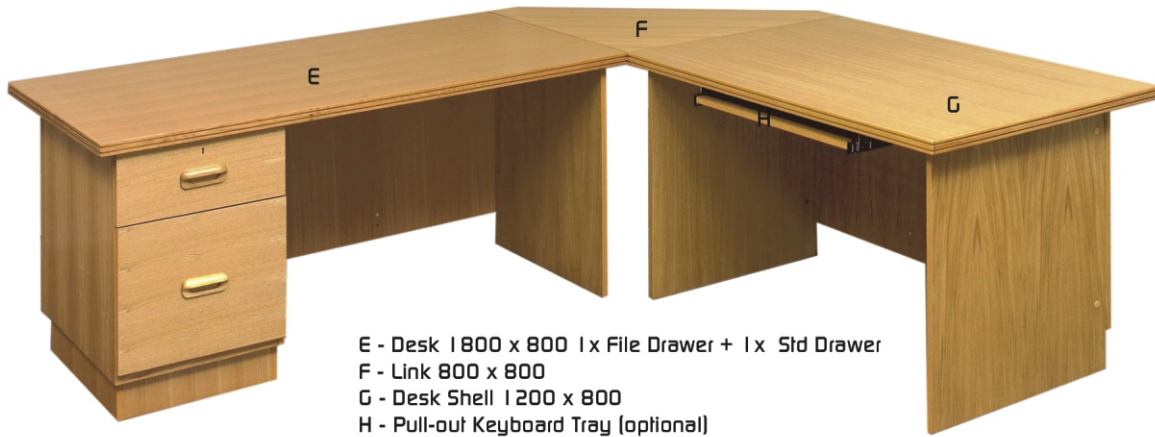

Traditionally styled executive oak veneer
desking for the budget minded.

Desk 1800 x 1000 2 Drawer with attached credenza
4 Drawer Filing Cabinet

Close Up of Edge

Desk 1800 x 1000 2 Drawer with attached credenza
Systems Cupboard 1500 x 900

- A - Desk 1500 x 800 3 Drawer,
- B - Link 800 x 500,
- C - Credenza Sliding Door 1000 x 500
- D - Systems Cupboard 1500 x 900

- E - Desk 1800 x 800 1x File Drawer + 1x Std Drawer
- F - Link 800 x 800
- G - Desk Shell 1200 x 800
- H - Pull-out Keyboard Tray (optional)

Stationary Cupboard
1800 x 900 4 Shelf

Hinged Glass Door Bookcase 1200h 3 Tier

Hinged Glass Door Bookcase 1600h 4 Tier

Bookcases
1200 3 Tier 2000 5 Tier

Double Pedestal

Desk Shell

Single Pedestal